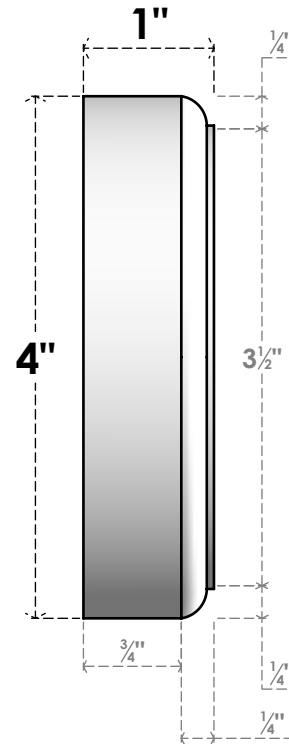

# ROSP040X040X100GRY11

4"W X 4"H X 1"P STANDARD GRAYSON FLOWER ROSETTE WITH ROUNDED EDGE, ARCHITECTURAL GRADE PVC

**FRONT**

**SIDE**

EKENA MILLWORK  
2300 WEST MAIN ST.  
CLARKSVILLE, TX 75426  
TOLL FREE: 866-607-0453  
WWW.EKENAMILLWORK.COM

**NOTES**

1. INSTALLATION TO BE COMPLETED IN ACCORDANCE WITH MANUFACTURER'S SPECIFICATIONS.
2. DRAWING MAY NOT BE TO SCALE
3. THIS DRAWING IS INTENDED FOR DESIGN AND PLANNING PURPOSES ONLY.
4. ALL INFORMATION CONTAINED HEREIN WAS CURRENT AT THE TIME OF DEVELOPMENT BUT MUST BE REVIEWED AND APPROVED BY THE PRODUCT MANUFACTURER TO BE CONSIDERED ACCURATE.
5. ARCHITECTURAL GRADE PVC PRODUCTS ARE MADE FROM EXPANDED CELLULAR PVC AND COME NATURALLY WHITE BUT MAY BE PAINTED