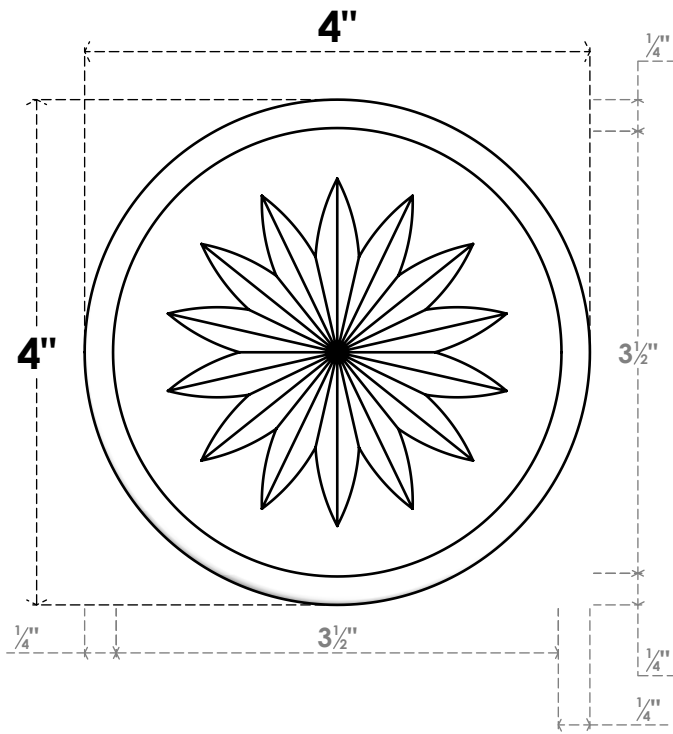

# ROSP040X040X100GRY11

4"W X 4"H X 1"P STANDARD GRAYSON FLOWER ROSETTE WITH ROUNDED EDGE, ARCHITECTURAL GRADE PVC

**FRONT**

**SIDE**

EKENA MILLWORK  
2300 WEST MAIN ST.  
CLARKSVILLE, TX 75426  
TOLL FREE: 866-607-0453  
WWW.EKENAMILLWORK.COM